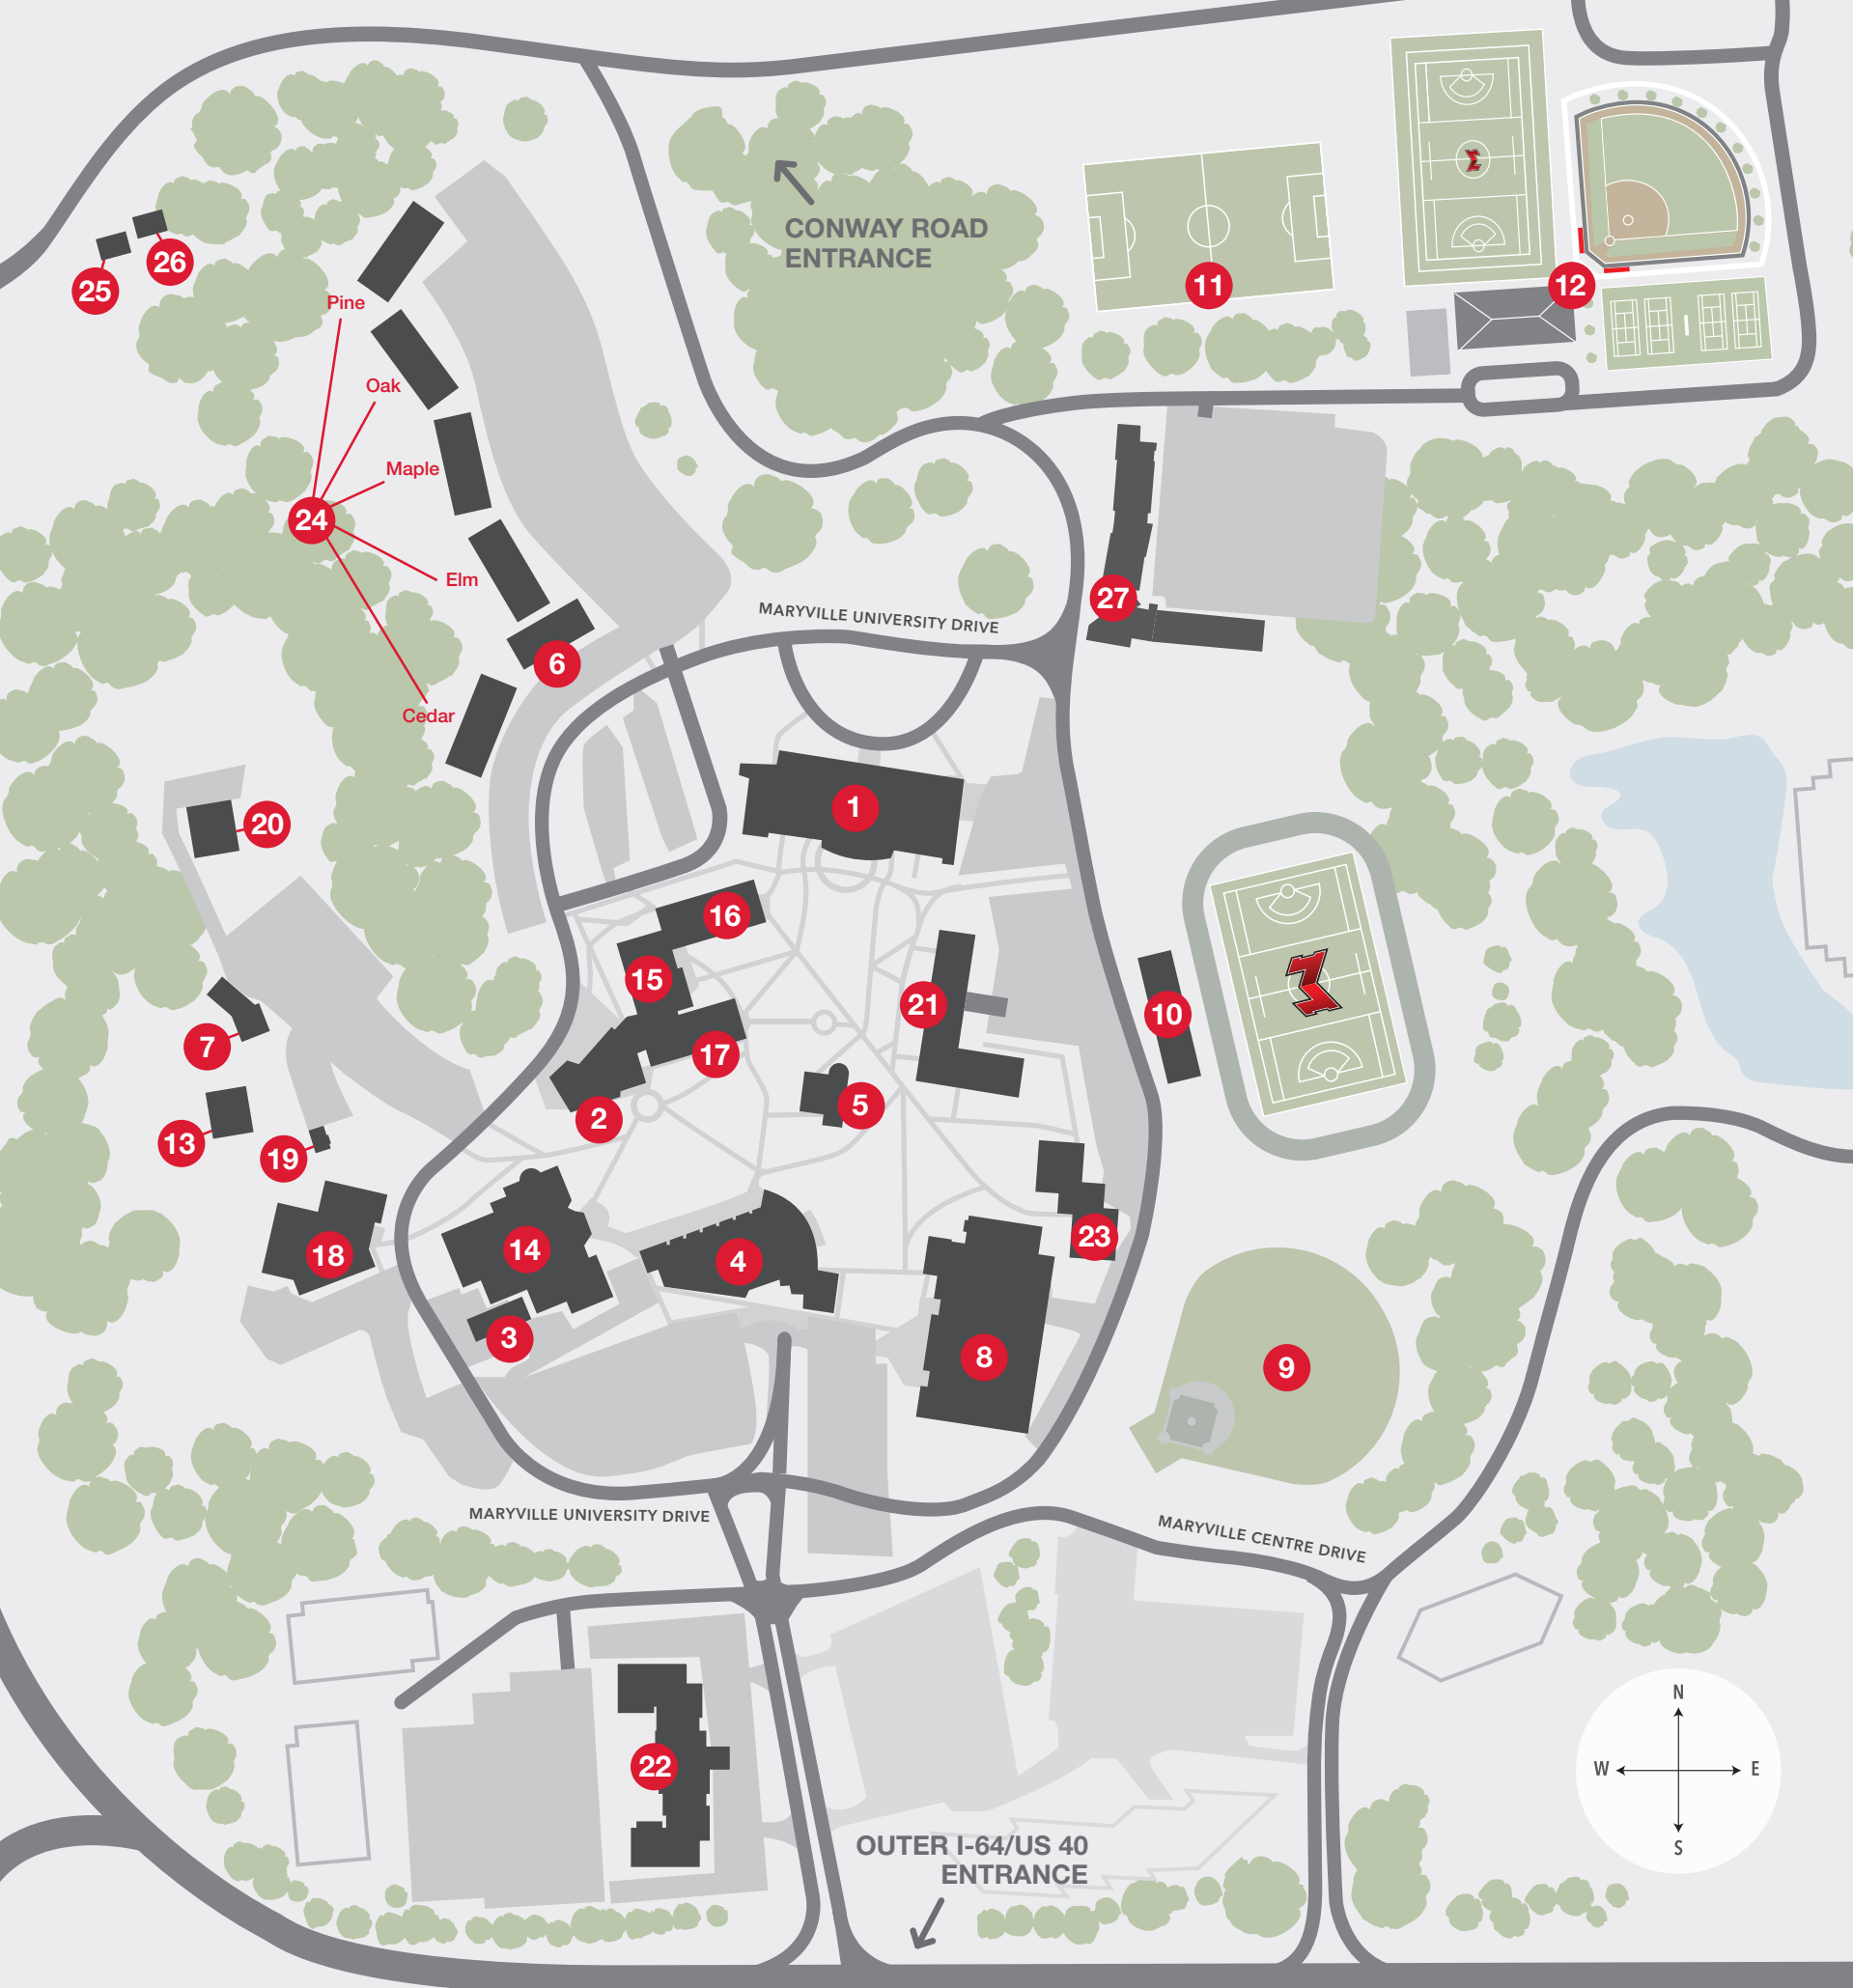

MARYVILLE CAMPUS MAP

GENERAL BUILDINGS

- Gander Hall
 - Admissions
 - Dining Hall
 - Harris Conference Room (second floor)
 - President's Conference Center (ground floor)
 - Visitor Center
- Auditorium
- Health & Wellness Office
- Donius University Center
 - Center for Student Engagement
 - Donius University Atrium
 - L.J.'s & Louie's
 - M Store
- Charles M. Huttig Memorial Chapel
- Buder Family Student Commons
 - Public Safety Office
- McNally House

ATHLETICS

- John E. and Adaline Simon Athletic Center
 - Fitness Center
- Weber Field
- Saints Pavilion
- Soccer Practice Field
- Athletic Complex
- Esports Performance Center

ACADEMICS

- Library
 - Counseling Center
 - Monsanto Room
 - Morton J. May Foundation Art Gallery
 - Starbucks
 - Student Success
- Anheuser-Busch Hall
- Reid Hall
- Kernaghan Hall
- Design & Visual Art Building
- Annex
- Design & Visual Art/3D Studio
- Myrtle E. and Earl E. Walker Hall
 - Walker Scottish Rite Clinic
 - Speech & Language Clinic