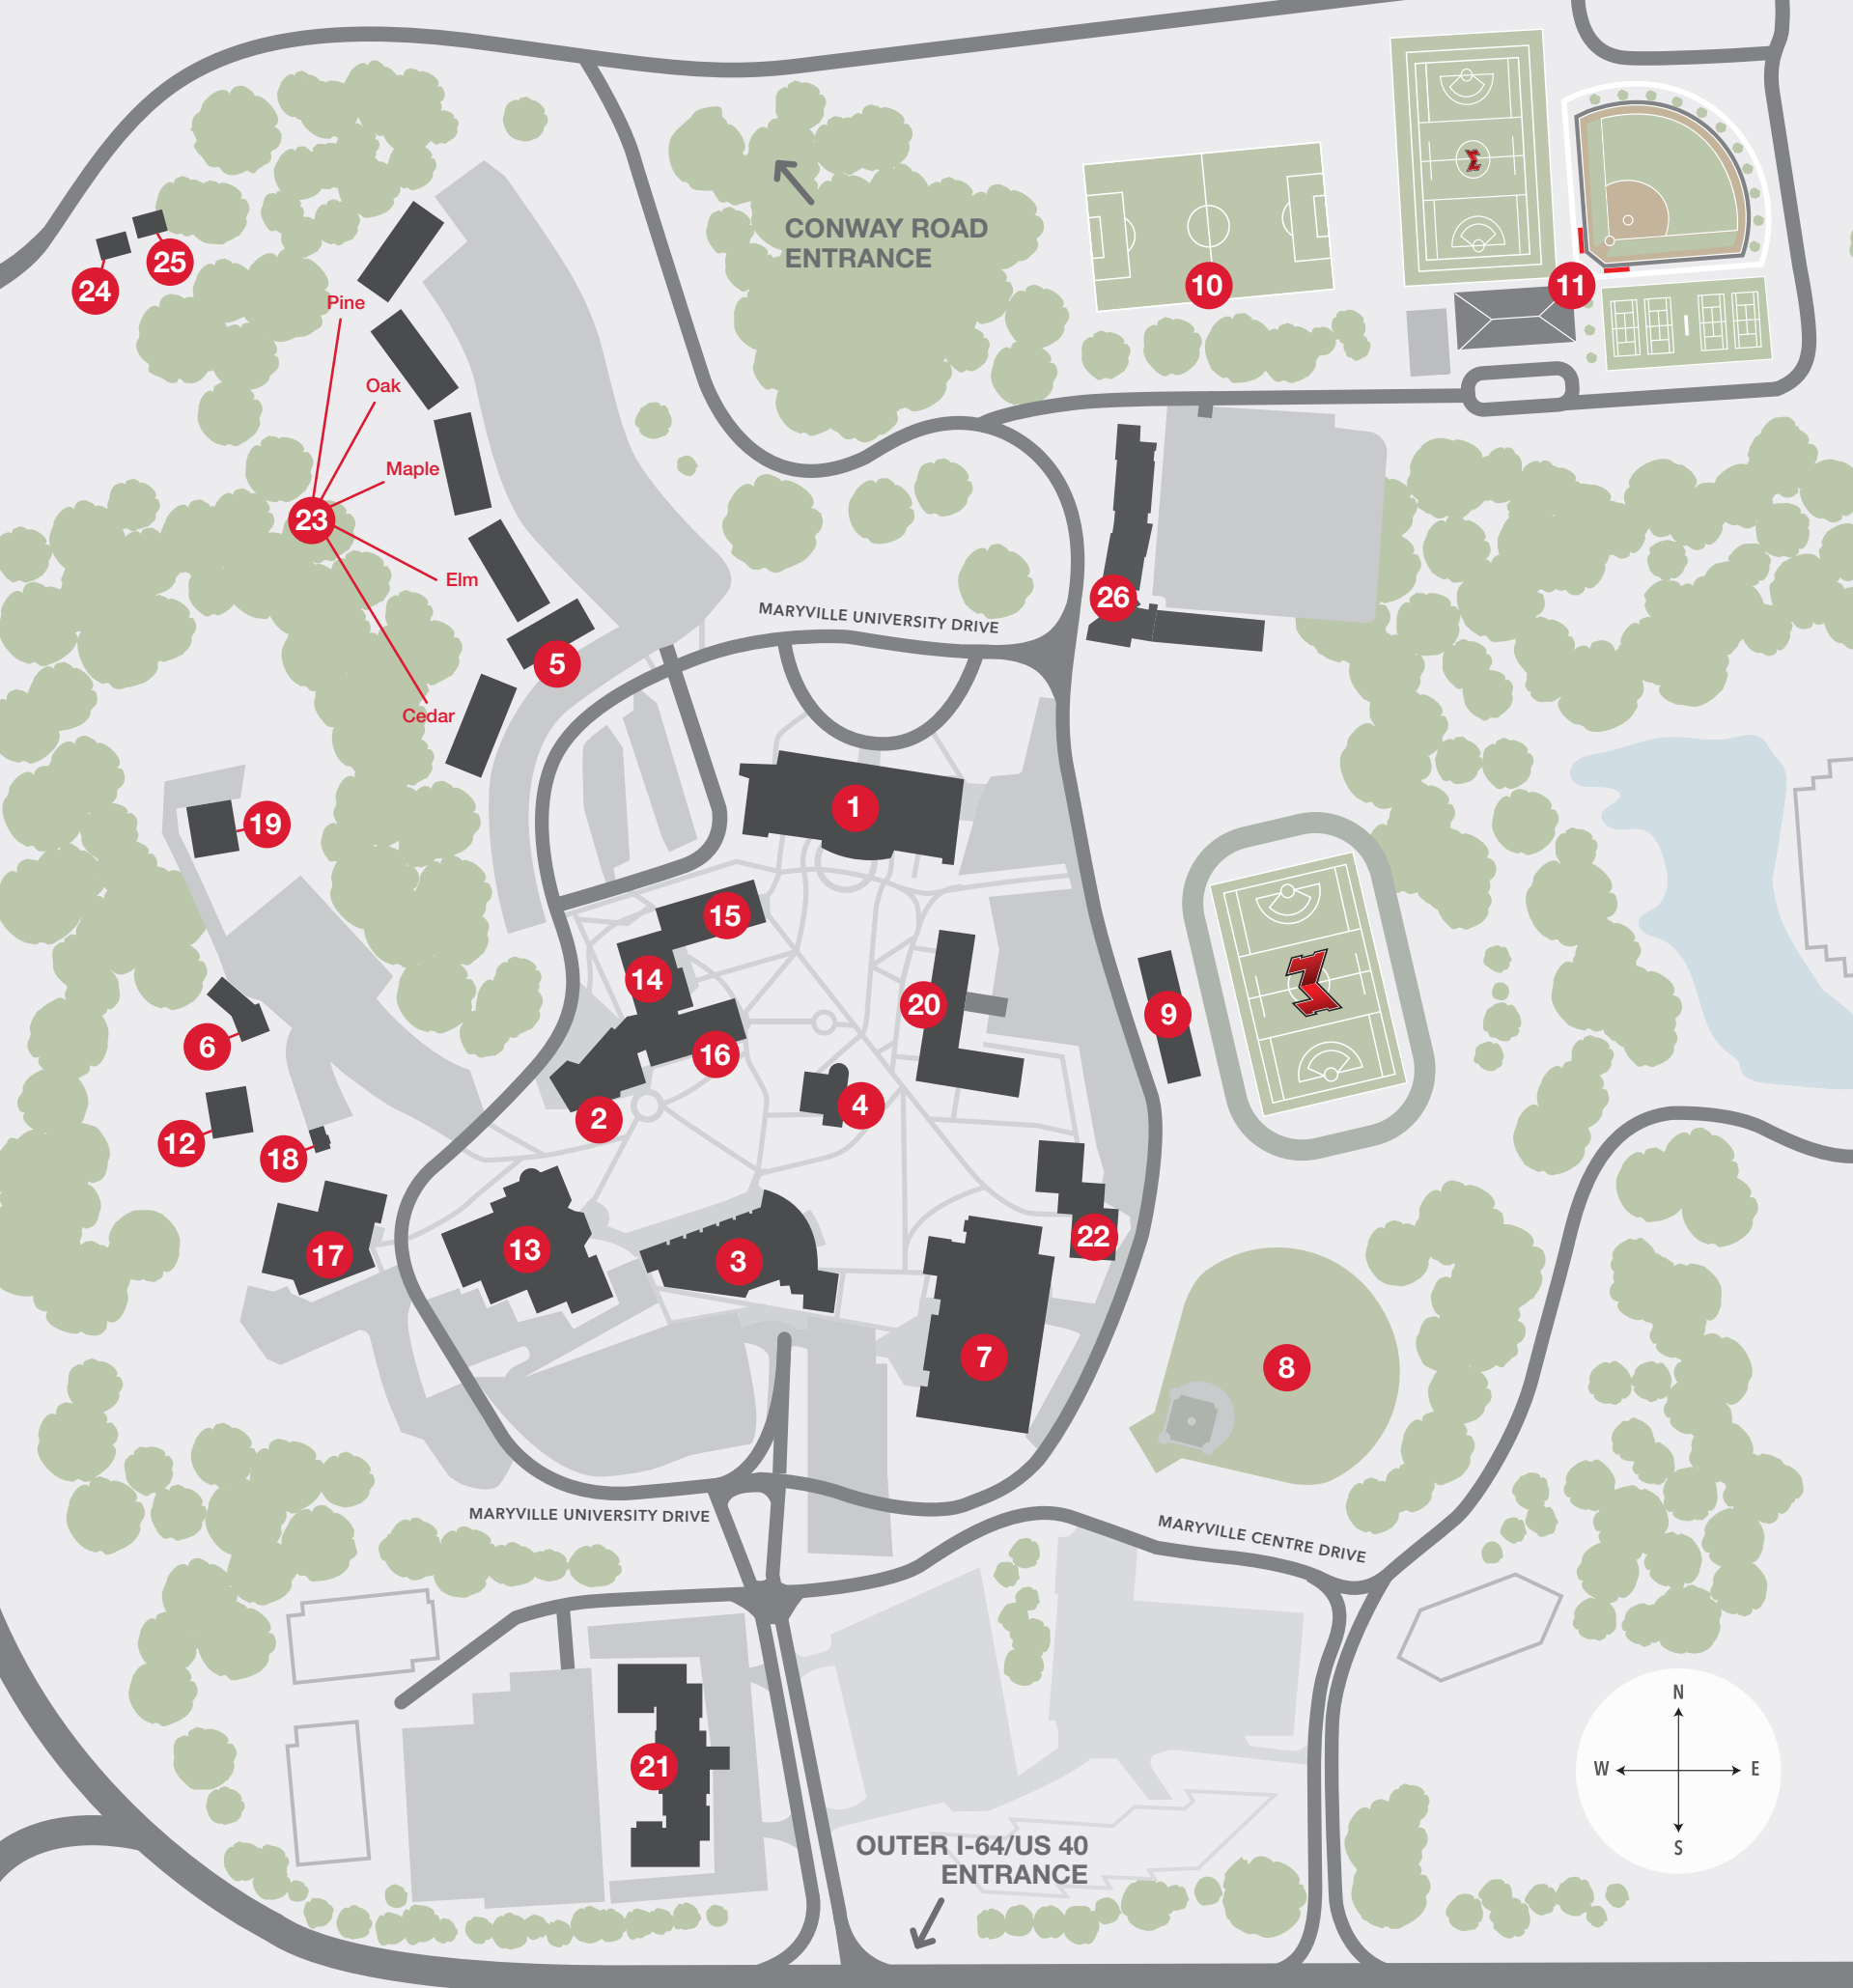

# MARYVILLE CAMPUS MAP

## GENERAL BUILDINGS

- Gander Hall
  - Admissions
  - Dining Hall
  - President's Conference Center (ground floor)
  - President's Conference Room (second floor)
  - Visitor Center
- Auditorium
- Donius University Center
  - Center for Student Engagement
  - Donius University Atrium
  - LJ's & Louie's
  - M Store
- Charles M. Huttig Memorial Chapel
- Buder Family Student Commons
  - Public Safety Office
- McNally House

## ACADEMICS

- Library
  - Health & Wellness/Counseling Center
  - Monsanto Room
  - Morton J. May Foundation Art Gallery
  - Starbucks
  - Student Success
- Anheuser-Busch Hall
- Reid Hall
- Kernaghan Hall
- Design & Visual Art Building
- Annex
- Design & Visual Art/3D Studio
- Myrtle E. and Earl E. Walker Hall
  - Walker Scottish Rite Clinic
  - Speech & Language Clinic

## IN ALPHABETICAL ORDER

- Admissions (1)
- Anheuser-Busch Hall (14)
- Annex (18)
- Athletic Complex (11)
- Auditorium (2)
- Buder Commons (5)
- Center for Student Engagement (3)
- Cove House (24)
- Design & Visual Art Building (17)
- Design & Visual Art/3D Studio (19)
- Dining Hall (1)
- Donius University Center (3)
- Donius University Atrium (3)
- Esports Performance Center (12)
- Fitness Center (7)
- Gander Hall (1)
- Health & Wellness/  
Counseling Center (13)
- Hilltop Student Apartments (23)
- Huttig Chapel (4)
- Kernaghan Hall (16)
- Library (13)
- LJ's & Louie's (3)
- M Store (3)
- McNally House (6)
- Monsanto Room (13)
- Morton J. May Foundation Art Gallery (13)
- Mouton Hall (22)
- Potter Hall (21)
- President's Conference Center (1)
- President's Conference Room (1)
- Public Safety (5)
- Ranch House (25)
- Reid Hall (15)
- Saints Hall (26)
- Saints Pavilion (9)
- Simon Athletic Center (7)
- Soccer Practice Field (10)
- Speech & Language Clinic (20)
- Starbucks (13)
- Student Success (13)
- Visitor Center (1)
- Walker Hall (20)
- Walker Scottish Rite Clinic (20)
- Weber Field (8)